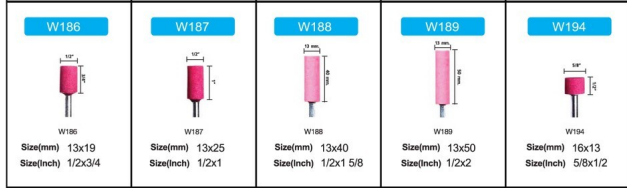

CERAMIC MOUNTED STONE (TYPE :W)

W-Type Mounted Stone : Pin 6mm

Type	Size(mm)	Size(Inch)
W153	5x10	3/16x3/8
W162	6x10	1/4x3/8
W163	6x13	1/4x1/2
W164	6x19	1/4x3/4
W169	8x10	5/16x3/8

W-Type Mounted Stone : Pin 6mm

Type	Size(mm)	Size(Inch)
W170	8x13	5/16x1/2
W171	8x13	5/16x1/2
W174	10x6	3/8x1/4
W175	10x10	3/8x3/8
W176	10x13	3/8x1/2

W-Type Mounted Stone : Pin 6mm

Type	Size(mm)	Size(Inch)
W177	10x19	3/8x3/4

Mounted stone

W178	10x25	3/8x1
W183	13x6	1/2x1/4
W184	13x10	1/2x3/8
W185	13x13	1/2x1/2

W-Type Mounted Stone : Pin 6mm

Type	Size(mm)	Size(Inch)
W186	13x19	1/2x3/4
W187	13x25	1/2x1
W188	13x40	1/2x1 5/8
W189	13x50	1/2x2
W194	16x13	5/8x1/2

W-Type Mounted Stone : Pin 6mm

Type	Size(mm)	Size(Inch)
W195	16x19	5/8x3/4
W196	16x25	5/8x1
W197	16x50	5/8x2
W198	16x60	5/8x2 3/8
W199	20x2	3/4x5 6/4

CERAMIC MOUNTED STONE (TYPE : A)

A-Type Mounted Stone : Pin 6mm