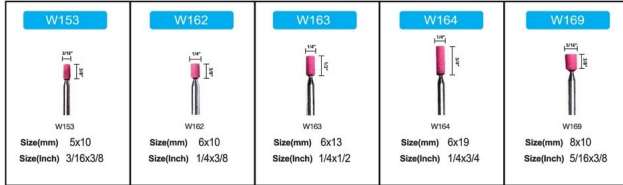

CERAMIC MOUNTED STONE (TYPE :W)

W-Type Mounted Stone : Pin 6mm

Type	Size(mm)	Size(Inch)
W153	5x10	3/16x3/8
W162	6x10	1/4x3/8
W163	6x13	1/4x1/2
W164	6x19	1/4x3/4
W169	8x10	5/16x3/8

W-Type Mounted Stone : Pin 6mm

Type	Size(mm)	Size(Inch)
W170	8x13	5/16x1/2
W171	8x13	5/16x1/2
W174	10x6	3/8x1/4
W175	10x10	3/8x3/8
W176	10x13	3/8x1/2

W-Type Mounted Stone : Pin 6mm

Type	Size(mm)	Size(Inch)
W177	10x19	3/8x3/4

Mounted stone

W178	10x25	3/8x1
W183	13x6	1/2x1/4
W184	13x10	1/2x3/8
W185	13x13	1/2x1/2

W-Type Mounted Stone : Pin 6mm

Type	Size(mm)	Size(Inch)
W186	13x19	1/2x3/4
W187	13x25	1/2x1
W188	13x40	1/2x1 5/8
W189	13x50	1/2x2
W194	16x13	5/8x1/2

W-Type Mounted Stone : Pin 6mm

Type	Size(mm)	Size(Inch)
W195	16x19	5/8x3/4
W196	16x25	5/8x1
W197	16x50	5/8x2
W198	16x60	5/8x2 3/8
W199	20x2	3/4x5 6/4

CERAMIC MOUNTED STONE (TYPE : A)

A-Type Mounted Stone : Pin 6mm