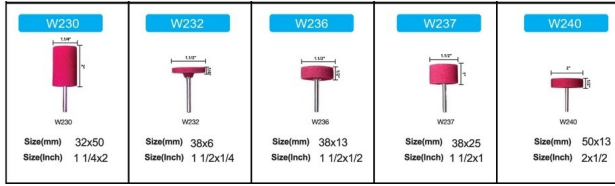

Cermic Mounted Stone (Type: W)

W-Type Mounted Stone : Pin 6mm

Type	Size(mm)	Size(Inch)
W201	19x6	3/4x1/4
W202	19x10	3/4x3/8
W203	19x13	3/4x1/2
W204	19x19	3/4x3/4
W205	19x25	3/4x1

W-Type Mounted Stone : Pin 6mm

Type	Size(mm)	Size(Inch)
W206	19x32	3/4x1 1/4
W207	19x38	3/4x1 1/2
W213	13x3	1/2x1/8
W214	19x3	3/4x1/8
W215	25x3	1x1/8

W-Type Mounted Stone : Pin 6mm

Type	Size(mm)	Size(Inch)
W216	25x6	1x1/4
W217	25x10	1x3/8
W218	25x13	1x1/2
W219	25x19	1x3/4
W220	25x25	1x1

W-Type Mounted Stone : Pin 6mm

Type	Size(mm)	Size(Inch)
W225	32x6	1 1/4x1/4
W226	32x10	1 1/4x3/8
W227	32x13	1 1/4x1/2
W228	32x19	1 1/4x3/4
W229	32x25	1 1/4x1

W-Type Mounted Stone : Pin 6mm

Type	Size(mm)	Size(Inch)
W230	32x50	1 1/4x2
W232	38x6	1 1/2x1/4
W236	38x13	1 1/2x1/2
W237	38x25	1 1/2x1
W240	50x13	2x1/2