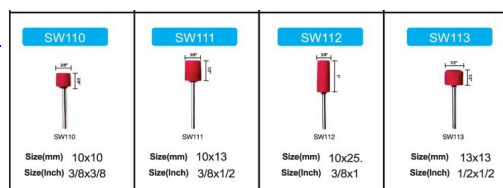

Type	Size(mm)	Size(Inch)
A01	5x10	3/16x3/8
A03	10x21	3/8x5/6
A04	13x19	1/2x3/4
A3	25x75	1x3
A5	19x29	3/4x1 1/6

A-Type Mounted Stone : Pin 6mm

Type	Size(mm)	Size(Inch)
A12	18x32	11/16x1 1/4
A13	28x28	1 1/8x1 1/8
A14	18x22	11/16x7/8
A15	6x27	1/4x1 1/16
A21	25x25	1x1

A-Type Mounted Stone : Pin 6mm

Type	Size(mm)	Size(Inch)
A22	19x16	3/4x5/8
A23	12x25	1/2x1
A24	6x19	1/4x3/4
A24A	10x25	3/8x1
A25	25	1

A-Type Mounted Stone : Pin 6mm

Type	Size(mm)	Size(Inch)
------	----------	------------

A26	16	5/8
A36	42x10	1 5/8x3/8
A37	32x6	1 1/4x1/4
A40	19	3/4
AP24	16x10	5/8x3/8

Ceramic Mounted Stone (Type : AB,B,SW,WS)

AB-Type Mounted Stone : Pin 6mm

Type	Size(mm)	Size(Inch)
AB0-12	19	1- $\frac{1}{2}$
AS51	5x10	3/16x3/8
AS81	8x16	5/16x5/8

B-Type Mounted Stone : Pin 6mm

Type	Size(mm)	Size(Inch)
B-101	5/16	8
B-102	1/2	12.5
B-103	3/8	10
B-109	1/8-1/4x3/8	3-6x10
B-110	9x32x5/8	7x16

SW-Type Mounted Stone : Pin 6mm

Type	Size(mm)	Size(Inch)
SW110	10x10	3/8x3/8
SW111	10x13	3/8x1/2
SW112	10x25	3/8x1
SW113	13x13	1/2x1/2