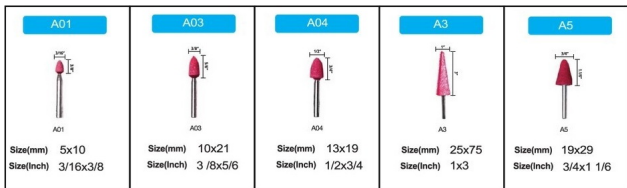

Type	Size(mm)	Size(Inch)
W170	8x13	5/16x1/2
W171	8x13	5/16x1/2
W174	10x6	3/8x1/4
W175	10x10	3/8x3/8
W176	10x13	3/8x1/2

W-Type Mounted Stone : Pin 6mm

Type	Size(mm)	Size(Inch)
W177	10x19	3/8x3/4

Mounted stone

W178	10x25	3/8x1
W183	13x6	1/2x1/4
W184	13x10	1/2x3/8
W185	13x13	1/2x1/2

W-Type Mounted Stone : Pin 6mm

Type	Size(mm)	Size(Inch)
W186	13x19	1/2x3/4
W187	13x25	1/2x1
W188	13x40	1/2x1 5/8
W189	13x50	1/2x2
W194	16x13	5/8x1/2

W-Type Mounted Stone : Pin 6mm

Type	Size(mm)	Size(Inch)
W195	16x19	5/8x3/4
W196	16x25	5/8x1
W197	16x50	5/8x2
W198	16x60	5/8x2 3/8
W199	20x2	3/4x5 6/4

CERAMIC MOUNTED STONE (TYPE : A)

A-Type Mounted Stone : Pin 6mm

Type	Size(mm)	Size(Inch)
A01	5x10	3/16x3/8
A03	10x21	3/8x5/6
A04	13x19	1/2x3/4
A3	25x75	1x3
A5	19x29	3/4x1 1/6

A-Type Mounted Stone : Pin 6mm

Type	Size(mm)	Size(Inch)
A12	18x32	11/16x1 1/4
A13	28x28	1 1/8x1 1/8
A14	18x22	11/16x7/8
A15	6x27	1/4x1 1/16
A21	25x25	1x1