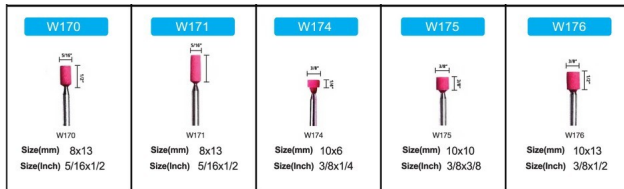

CERAMIC MOUNTED STONE (TYPE :W)

W-Type Mounted Stone : Pin 6mm

Type	Size(mm)	Size(Inch)
W153	5x10	3/16x3/8
W162	6x10	1/4x3/8
W163	6x13	1/4x1/2
W164	6x19	1/4x3/4
W169	8x10	5/16x3/8

W-Type Mounted Stone : Pin 6mm

Type	Size(mm)	Size(Inch)
W170	8x13	5/16x1/2
W171	8x13	5/16x1/2
W174	10x6	3/8x1/4
W175	10x10	3/8x3/8
W176	10x13	3/8x1/2

W-Type Mounted Stone : Pin 6mm

Type	Size(mm)	Size(Inch)
W177	10x19	3/8x3/4

Mounted stone

W178	10x25	3/8x1
W183	13x6	1/2x1/4
W184	13x10	1/2x3/8
W185	13x13	1/2x1/2

W-Type Mounted Stone : Pin 6mm

Type	Size(mm)	Size(Inch)
W186	13x19	1/2x3/4
W187	13x25	1/2x1
W188	13x40	1/2x1 5/8
W189	13x50	1/2x2
W194	16x13	5/8x1/2

W-Type Mounted Stone : Pin 6mm

Type	Size(mm)	Size(Inch)
W195	16x19	5/8x3/4
W196	16x25	5/8x1
W197	16x50	5/8x2
W198	16x60	5/8x2 3/8
W199	20x2	3/4x5 6/4

CERAMIC MOUNTED STONE (TYPE : A)

A-Type Mounted Stone : Pin 6mm