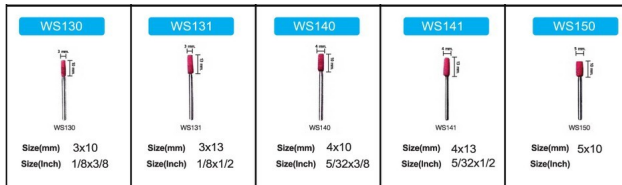

Type	Size(mm)	Size(Inch)
A01	5x10	3/16x3/8
A03	10x21	3/8x5/6
A04	13x19	1/2x3/4
A3	25x75	1x3
A5	19x29	3/4x1 1/6

A-Type Mounted Stone : Pin 6mm

Type	Size(mm)	Size(Inch)
A12	18x32	11/16x1 1/4
A13	28x28	1 1/8x1 1/8
A14	18x22	11/16x7/8
A15	6x27	1/4x1 1/16
A21	25x25	1x1

A-Type Mounted Stone : Pin 6mm

Type	Size(mm)	Size(Inch)
A22	19x16	3/4x5/8
A23	12x25	1/2x1
A24	6x19	1/4x3/4
A24A	10x25	3/8x1
A25	25	1

A-Type Mounted Stone : Pin 6mm

Type	Size(mm)	Size(Inch)
------	----------	------------

A26	16	5/8
A36	42x10	1 5/8x3/8
A37	32x6	1 1/4x1/4
A40	19	3/4
AP24	16x10	5/8x3/8

Ceramic Mounted Stone (Type : AB,B,SW,WS)

AB-Type Mounted Stone : Pin 6mm

Type	Size(mm)	Size(Inch)
AB0-12	19	1- $\frac{1}{2}$
AS51	5x10	3/16x3/8
AS81	8x16	5/16x5/8

B-Type Mounted Stone : Pin 6mm

Type	Size(mm)	Size(Inch)
B-101	5/16	8
B-102	1/2	12.5
B-103	3/8	10
B-109	1/8-1/4x3/8	3-6x10
B-110	9x32x5/8	7x16

SW-Type Mounted Stone : Pin 6mm

Type	Size(mm)	Size(Inch)
SW110	10x10	3/8x3/8
SW111	10x13	3/8x1/2
SW112	10x25	3/8x1
SW113	13x13	1/2x1/2