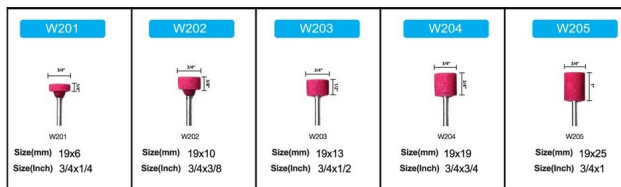

Cermic Mounted Stone (Type: W)

W-Type Mounted Stone : Pin 6mm

Type	Size(mm)	Size(Inch)
W201	19x6	3/4x1/4
W202	19x10	3/4x3/8
W203	19x13	3/4x1/2
W204	19x19	3/4x3/4
W205	19x25	3/4x1