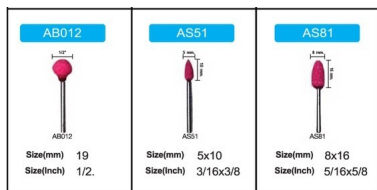

W-Type Mounted Stone : Pin 6mm

Type	Size(mm)	Size(Inch)
W195	16x19	5/8x3/4
W196	16x25	5/8x1
W197	16x50	5/8x2
W198	16x60	5/8x2 3/8
W199	20x2	3/4x5 6/4

CERAMIC MOUNTED STONE (TYPE : A)

A-Type Mounted Stone : Pin 6mm

Type	Size(mm)	Size(Inch)
A01	5x10	3/16x3/8
A03	10x21	3/8x5/6
A04	13x19	1/2x3/4
A3	25x75	1x3
A5	19x29	3/4x1 1/6

A-Type Mounted Stone : Pin 6mm

Type	Size(mm)	Size(Inch)
A12	18x32	11/16x1 1/4
A13	28x28	1 1/8x1 1/8
A14	18x22	11/16x7/8
A15	6x27	1/4x1 1/16
A21	25x25	1x1

A-Type Mounted Stone : Pin 6mm

Type	Size(mm)	Size(Inch)
A22	19x16	3/4x5/8
A23	12x25	1/2x1
A24	6x19	1/4x3/4
A24A	10x25	3/8x1
A25	25	1

A-Type Mounted Stone : Pin 6mm

Type	Size(mm)	Size(Inch)
------	----------	------------

A26	16	5/8
A36	42x10	1 5/8x3/8
A37	32x6	1 1/4x1/4
A40	19	3/4
AP24	16x10	5/8x3/8

Ceramic Mounted Stone (Type : AB,B,SW,WS)

AB-Type Mounted Stone : Pin 6mm

Type	Size(mm)	Size(Inch)
AB0-12	19	1- $\frac{1}{2}$
AS51	5x10	3/16x3/8
AS81	8x16	5/16x5/8