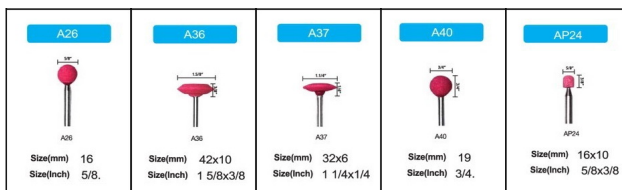

W178	10x25	3/8x1
W183	13x6	1/2x1/4
W184	13x10	1/2x3/8
W185	13x13	1/2x1/2

W-Type Mounted Stone : Pin 6mm

Type	Size(mm)	Size(Inch)
W186	13x19	1/2x3/4
W187	13x25	1/2x1
W188	13x40	1/2x1 5/8
W189	13x50	1/2x2
W194	16x13	5/8x1/2

W-Type Mounted Stone : Pin 6mm

Type	Size(mm)	Size(Inch)
W195	16x19	5/8x3/4
W196	16x25	5/8x1
W197	16x50	5/8x2
W198	16x60	5/8x2 3/8
W199	20x2	3/4x5 6/4

CERAMIC MOUNTED STONE (TYPE : A)

A-Type Mounted Stone : Pin 6mm

Type	Size(mm)	Size(Inch)
A01	5x10	3/16x3/8
A03	10x21	3/8x5/6
A04	13x19	1/2x3/4
A3	25x75	1x3
A5	19x29	3/4x1 1/6

A-Type Mounted Stone : Pin 6mm

Type	Size(mm)	Size(Inch)
A12	18x32	11/16x1 1/4
A13	28x28	1 1/8x1 1/8
A14	18x22	11/16x7/8
A15	6x27	1/4x1 1/16
A21	25x25	1x1

A-Type Mounted Stone : Pin 6mm

Type	Size(mm)	Size(Inch)
A22	19x16	3/4x5/8
A23	12x25	1/2x1
A24	6x19	1/4x3/4
A24A	10x25	3/8x1
A25	25	1

A-Type Mounted Stone : Pin 6mm

Type	Size(mm)	Size(Inch)
------	----------	------------