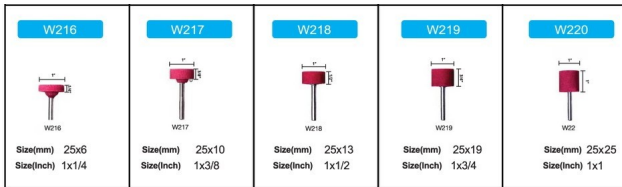

B-Type Mounted Stone : Pin 6mm

Type	Size(mm)	Size(Inch)
B-101	5/16	8
B-102	1/2	12.5
B-103	3/8	10
B-109	1/8-1/4x3/8	3-6x10
B-110	9x32x5/8	7x16

SW-Type Mounted Stone : Pin 6mm

Type	Size(mm)	Size(Inch)
SW110	10x10	3/8x3/8
SW111	10x13	3/8x1/2
SW112	10x25	3/8x1
SW113	13x13	1/2x1/2

WS-Type Mounted Stone : Pin 6mm

Type	Size(mm)	Size(Inch)
WS-130	3x10	1/8x3/8
WS131	3x13	1/8x1/2
WS140	4x10	5/32x3/8
WS141	4x13	5/32x1/2
WS150	5x10	3/16x3/8
WS151	5x13	3/16x1/2
WS161	6x10	1/4x3/8
WS162	6x13	1/4x1/2
WS163	6x19	1/4x3/4
WS182	8x16	5/16x5/8

Cermic Mounted Stone (Type: W)

W-Type Mounted Stone : Pin 6mm

Type	Size(mm)	Size(Inch)
W201	19x6	3/4x1/4
W202	19x10	3/4x3/8
W203	19x13	3/4x1/2
W204	19x19	3/4x3/4
W205	19x25	3/4x1

W-Type Mounted Stone : Pin 6mm

Type	Size(mm)	Size(Inch)
W206	19x32	3/4x1 1/4
W207	19x38	3/4x1 1/2
W213	13x3	1/2x1/8
W214	19x3	3/4x1/8
W215	25x3	1x1/8

W-Type Mounted Stone : Pin 6mm

Type	Size(mm)	Size(Inch)
W216	25x6	1x1/4
W217	25x10	1x3/8
W218	25x13	1x1/2
W219	25x19	1x3/4
W220	25x25	1x1