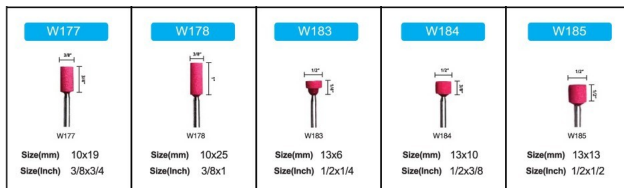

CERAMIC MOUNTED STONE (TYPE :W)

W-Type Mounted Stone : Pin 6mm

Type	Size(mm)	Size(Inch)
W153	5x10	3/16x3/8
W162	6x10	1/4x3/8
W163	6x13	1/4x1/2
W164	6x19	1/4x3/4
W169	8x10	5/16x3/8

W-Type Mounted Stone : Pin 6mm

Type	Size(mm)	Size(Inch)
W170	8x13	5/16x1/2
W171	8x13	5/16x1/2
W174	10x6	3/8x1/4
W175	10x10	3/8x3/8
W176	10x13	3/8x1/2

W-Type Mounted Stone : Pin 6mm

Type	Size(mm)	Size(Inch)
W177	10x19	3/8x3/4

Mounted stone

W178	10x25	3/8x1
W183	13x6	1/2x1/4
W184	13x10	1/2x3/8
W185	13x13	1/2x1/2

W-Type Mounted Stone : Pin 6mm

Type	Size(mm)	Size(Inch)
W186	13x19	1/2x3/4
W187	13x25	1/2x1
W188	13x40	1/2x1 5/8
W189	13x50	1/2x2
W194	16x13	5/8x1/2

W-Type Mounted Stone : Pin 6mm

Type	Size(mm)	Size(Inch)
W195	16x19	5/8x3/4
W196	16x25	5/8x1
W197	16x50	5/8x2
W198	16x60	5/8x2 3/8
W199	20x2	3/4x5 6/4

CERAMIC MOUNTED STONE (TYPE : A)

A-Type Mounted Stone : Pin 6mm