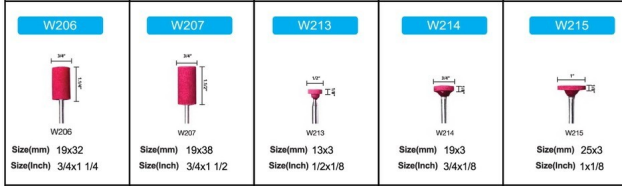

A26	16	5/8
A36	42x10	1 5/8x3/8
A37	32x6	1 1/4x1/4
A40	19	3/4
AP24	16x10	5/8x3/8

Ceramic Mounted Stone (Type : AB,B,SW,WS)

AB-Type Mounted Stone : Pin 6mm

Type	Size(mm)	Size(Inch)
AB0-12	19	1- $\frac{1}{2}$
AS51	5x10	3/16x3/8
AS81	8x16	5/16x5/8

B-Type Mounted Stone : Pin 6mm

Type	Size(mm)	Size(Inch)
B-101	5/16	8
B-102	1/2	12.5
B-103	3/8	10
B-109	1/8-1/4x3/8	3-6x10
B-110	9x32x5/8	7x16

SW-Type Mounted Stone : Pin 6mm

Type	Size(mm)	Size(Inch)
SW110	10x10	3/8x3/8
SW111	10x13	3/8x1/2
SW112	10x25	3/8x1
SW113	13x13	1/2x1/2

WS-Type Mounted Stone : Pin 6mm

Type	Size(mm)	Size(Inch)
WS-130	3x10	1/8x3/8
WS131	3x13	1/8x1/2
WS140	4x10	5/32x3/8
WS141	4x13	5/32x1/2
WS150	5x10	3/16x3/8
WS151	5x13	3/16x1/2
WS161	6x10	1/4x3/8
WS162	6x13	1/4x1/2
WS163	6x19	1/4x3/4
WS182	8x16	5/16x5/8

Cermic Mounted Stone (Type: W)

W-Type Mounted Stone : Pin 6mm

Type	Size(mm)	Size(Inch)
W201	19x6	3/4x1/4
W202	19x10	3/4x3/8
W203	19x13	3/4x1/2
W204	19x19	3/4x3/4
W205	19x25	3/4x1

W-Type Mounted Stone : Pin 6mm