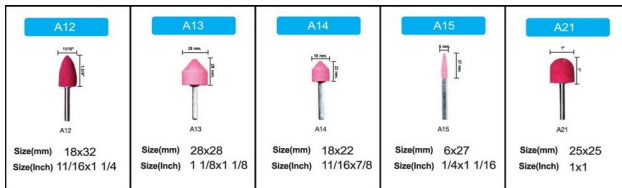

Type	Size(mm)	Size(Inch)
W170	8x13	5/16x1/2
W171	8x13	5/16x1/2
W174	10x6	3/8x1/4
W175	10x10	3/8x3/8
W176	10x13	3/8x1/2

W-Type Mounted Stone : Pin 6mm

Type	Size(mm)	Size(Inch)
W177	10x19	3/8x3/4

Mounted stone

W178	10x25	3/8x1
W183	13x6	1/2x1/4
W184	13x10	1/2x3/8
W185	13x13	1/2x1/2

W-Type Mounted Stone : Pin 6mm

Type	Size(mm)	Size(Inch)
W186	13x19	1/2x3/4
W187	13x25	1/2x1
W188	13x40	1/2x1 5/8
W189	13x50	1/2x2
W194	16x13	5/8x1/2

W-Type Mounted Stone : Pin 6mm

Type	Size(mm)	Size(Inch)
W195	16x19	5/8x3/4
W196	16x25	5/8x1
W197	16x50	5/8x2
W198	16x60	5/8x2 3/8
W199	20x2	3/4x5 6/4

CERAMIC MOUNTED STONE (TYPE : A)

A-Type Mounted Stone : Pin 6mm

Type	Size(mm)	Size(Inch)
A01	5x10	3/16x3/8
A03	10x21	3/8x5/6
A04	13x19	1/2x3/4
A3	25x75	1x3
A5	19x29	3/4x1 1/6

A-Type Mounted Stone : Pin 6mm

Type	Size(mm)	Size(Inch)
A12	18x32	11/16x1 1/4
A13	28x28	1 1/8x1 1/8
A14	18x22	11/16x7/8
A15	6x27	1/4x1 1/16
A21	25x25	1x1