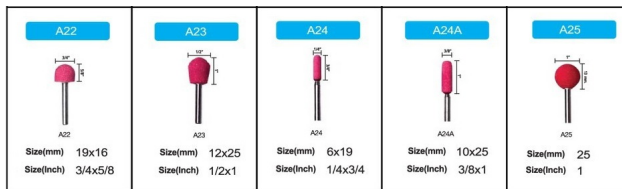

Type	Size(mm)	Size(Inch)
W170	8x13	5/16x1/2
W171	8x13	5/16x1/2
W174	10x6	3/8x1/4
W175	10x10	3/8x3/8
W176	10x13	3/8x1/2

W-Type Mounted Stone : Pin 6mm

Type	Size(mm)	Size(Inch)
W177	10x19	3/8x3/4

Mounted stone

W178	10x25	3/8x1
W183	13x6	1/2x1/4
W184	13x10	1/2x3/8
W185	13x13	1/2x1/2

W-Type Mounted Stone : Pin 6mm

Type	Size(mm)	Size(Inch)
W186	13x19	1/2x3/4
W187	13x25	1/2x1
W188	13x40	1/2x1 5/8
W189	13x50	1/2x2
W194	16x13	5/8x1/2

W-Type Mounted Stone : Pin 6mm

Type	Size(mm)	Size(Inch)
W195	16x19	5/8x3/4
W196	16x25	5/8x1
W197	16x50	5/8x2
W198	16x60	5/8x2 3/8
W199	20x2	3/4x5 6/4

CERAMIC MOUNTED STONE (TYPE : A)

A-Type Mounted Stone : Pin 6mm

Type	Size(mm)	Size(Inch)
A01	5x10	3/16x3/8
A03	10x21	3/8x5/6
A04	13x19	1/2x3/4
A3	25x75	1x3
A5	19x29	3/4x1 1/6

A-Type Mounted Stone : Pin 6mm

Type	Size(mm)	Size(Inch)
A12	18x32	11/16x1 1/4
A13	28x28	1 1/8x1 1/8
A14	18x22	11/16x7/8
A15	6x27	1/4x1 1/16
A21	25x25	1x1